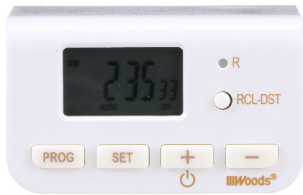

Indoor 7-Day Digital Timer, 1 Polarized Outlet

- 1 Polarized Outlet
- Program weekday or weekend schedules
- Up to 20 ON/OFF settings, repeats weekly
- Large, easy-to-read LCD display with self recharging battery to save programs
- CFL, LED, and incandescent compatible
- 125Vac, 60Hz, 10A 1250W Resistive, 4A 500W Tungsten, 4A Ballast

Model #	Stock #	Length	Width	Height	Case Pack Quantity
50027WD	50027WD	2.52	1.5	1.57	6