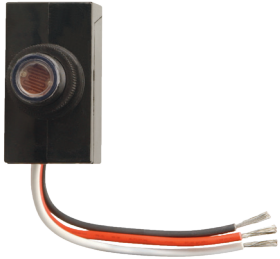

Model #	Stock #	Length	Width	Height	Case Pack Quantity
L4700WD	L4700WD	2.28	4.12	6.62	12

Outdoor Heavy Duty - Twistlock Light Control with Photocell

- Automatically turns light ON at dusk and OFF at dawn
- Requires no seasonal adjustment, photocell activates with absence of natural sunlight
- Heavy duty 110-227Vac with surge protection
- NEMA locking-type plug configuration
- Works with Incandescent, halogen, CFL, LED, mercury vapor, high pressure sodium, metal halide
- 110-277Vac 60Hz, 1800W Tungsten, 1000VA Magnetic Ballast, 5A Electronic Ballast

Model #	Stock #	Length	Width	Height	Case Pack Quantity
59412WD	59412WD	2.62	4.12	6.62	6

PHOTO CONTROLS

Outdoor Dusk to Dawn Hardwired Post Eye Light Control with Photocell

- Automatically turns light ON at dusk and OFF at dawn
- Requires no seasonal adjustment, photocell activates with absence of natural sunlight
- Time delay eliminates flicker and false ON/OFF triggers
- Heavy duty theraml bi-metal switch
- Fits 11/16inch diameter hole
- Works with Incandescent, halogen, CFL, LED, mercury vapor, high pressure sodium
- 120Vac 60Hz 1800W Tungsten, 1100VA Magnetic Ballast, 5A Electronic Ballast