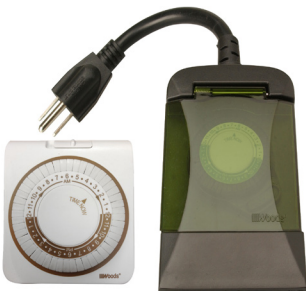

Indoor and Outdoor Mechanical Timer Combo, 1 Polarized and 2 Grounded Outlets

- 1 Indoor Mechanical Timer with 2 Grounded Outlets
- 1 Outdoor Mechanical Timer with 1 Polarized Outlets
- Up to 24 on/off settings per day, repeats daily
- Programmable in 30 minute intervals
- CFL, LED, and incandescent compatible
- 125Vac, 60Hz, 15A 1875W Resistive, 8A 1000W Tungsten, 8A Ballast

Model #	Stock #	Length	Width	Height	Case Pack Quantity
13571WD	13571WD	2.62	4.13	7.75	6

Indoor 8-Outlet Power Strip with Built-in Timer

- 8 Grounded Outlets (4 timer and 4 switch controlled grounded outlets)
- 48 ON/OFF setting per day, repeats daily
- Programmable in 30 minute intervals
- 3 ft. power cord
- CFL, LED, and incandescent compatible
- 125Vac, 60Hz, 15A 1875W Resistive, 8A 1000W Tungsten, 8A Ballast

Model #	Stock #	Length	Width	Height	Case Pack Quantity
22575WD	22575WD	2	4.87	13	6