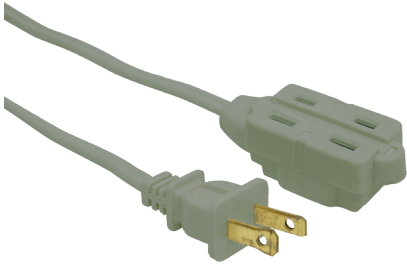

*with Foot Switch

^Multi-Outlet With Switch

**Product packaging is advertised in Meters

INDOOR SPECIALTY CORDS

540038

Woods® indoor specialty extension cords provide power options for a variety of specific indoor applications.