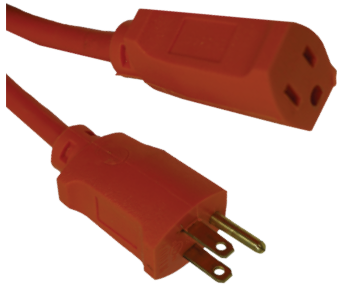

OUTDOOR EXTENSION CORDS

Woods® outdoor extension cords are perfect for a variety of outdoor applications.

- 125 Voltage Rating
- Common Applications: Electric Push Mower, Hedge Trimmer, Electric Drill

530