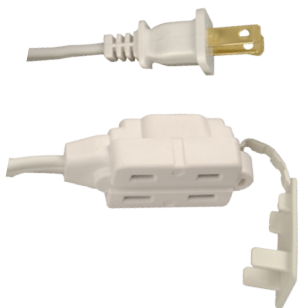

INDOOR EXTENSION CORDS

Woods® indoor extension cords bring power where you need it.

- Temperature rating of -4°F to 167°F (-20°C to 75°C)
- 125 Voltage Rating
- Common Applications: Lamp, Fan, Indoor Holiday Lighting

3-Outlet Extension Cords

Specifications

Part #	Gauge/Conductors	Wire Type	Length (ft)	Length (m)	Cord Color	Amps	Case Pack Quantity
600	16/2	SPT-2	6'	1.8 m	Brown	13	25
600W	16/2	SPT-2	6'	1.8 m	White	13	25
647760**	16/2	SPT-2	6'	1.8 m	Black	13	25
292	16/2	HPN	6'	1.8 m	Black	15	10
601	16/2	SPT-2	9'	2.7 m	Brown	13	25
601W	16/2	SPT-2	9'	2.7 m	White	13	25
602	16/2	SPT-2	12'	3.7 m	Brown	13	24
602W	16/2	SPT-2	12'	3.7 m	White	13	24
603	16/2	SPT-2	15'	4.6 m	Brown	13	9
603W	16/2	SPT-2	15'	4.6 m	White	13	9
359W*	16/2	SPT-2	15'	4.6 m	White	10	9
94158901	16/2	SPT-2	20'	6.1 m	White	13	24
608	16/3	SPT-2	8'	2.4 m	Brown	13	10
609	16/3	SPT-2	8'	2.4 m	White	13	10
2611	16/3	SPT-2	8'	2.4 m	Black	13	10

*with switch

**Product packaging is advertised in Meters

601W