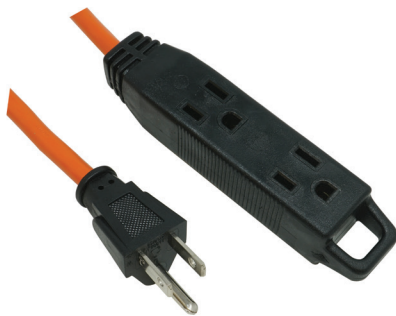

Standard 3-Outlet Extension Cords

Specifications

545528

Part #	Gauge/ Conductors	Wire Type	Length (ft)	Length (m)	Cord Color	Amps	Case Pack Quantity
40038803	16/3	SJTW	3'	0.9 m	Orange	13	24
2864	16/3	SJTW	9'	2.7 m	Orange	13	12
540650 * **	16/3	SJTW	10'	3 m	Orange	13	14
545454 * **	16/3	SJTW	15'	4.6 m	Orange	13	21
545502* **	16/3	SJTW	30'	9.1 m	Orange	13	12
545528* **	16/3	SJTW	50'	15.2 m	Orange	13	10
872	14/3	SJTW	9'	2.7 m	Orange	15	4

*Black Plug

**Product packaging is advertised in Meters