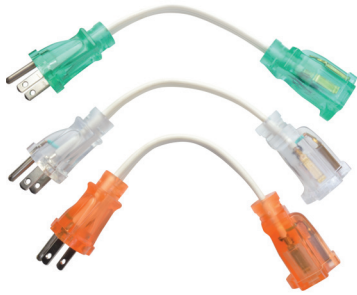

INDOOR SPECIALTY CORDS

Woods® indoor specialty extension cords provide power options for a variety of specific indoor applications.

Office Extension Cords

- Temperature rating of:
  - SPT-2 and SVT -4°F to 167°F (-20°C to 75°C)
  - SJTW -40°F to 167°F (-40°C to 75°C)
  - SPT-3 -4°F to 140°F (-20°C to 60°C)
- 125 Voltage Rating
- Common Applications: Computer, Printer, Copier

Specifications

Part #	Gauge/ Conductors	Wire Type	Length (ft)	Length (m)	Cord Color	Amps	Case Pack Quantity
540038**	16/2	SPT-2	6'	1.8 m	Gray	13	25
990547*	16/2	SVT	20'	6.1 m	Gray	13	6
6991	16/3	SPT-2	8" x 3	0.2 m	Multi	13	3
814	16/3	SPT-2	3'	0.9 m	Orange	13	12
542652**	16/3	SPT-2	10'	3 m	Beige	13	18
2865	16/3	SJTW	10'	3 m	Beige	13	8
542654**	16/3	SPT-3	15'	4.6 m	White	13	28
2867	16/3	SJTW	20'	6.1 m	Gray	13	12
5601*	16/3	SJTW	25'	7.6 m	Black	13	12
545517**	16/3	SJTW	30'	9.1 m	Black	13	12
863	14/3	SPT-3	3'	0.9 m	Yellow	15	12
537901**	14/3	SPT-3	6'	1.8 m	Gray	15	36
542703**	14/3	SPT-3	9'	2.7 m	Gray	15	28
542705**	14/3	SPT-3	14'	4.3 m	Gray	15	20

6991

*Single Outlet

**Product packaging is advertised in Meters