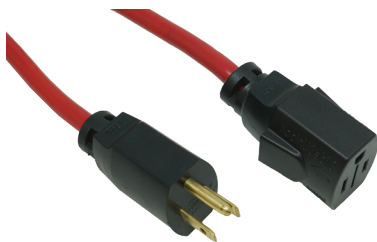

Woods® push-lock extension cords keep your tools plugged in while doing common yard work.

- Temperature rating of -40°F to 167°F (-40°C to 75°C).
- 125 Voltage Rating
- Common Applications: Electric Push Mower, Leaf Blower, Hedge Trimmer