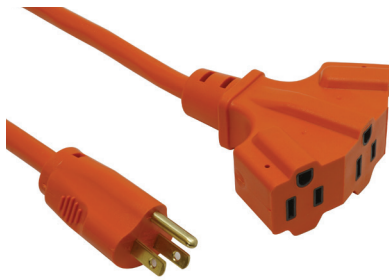

OUTDOOR EXTENSION CORDS

820

Standard Outdoor Tritap Extension Cords

Specifications

Part #	Gauge/ Conductors	Wire Type	Length (ft)	Length (m)	Cord Color	Amps	Case Pack Quantity
825	14/3	SJTW	25'	7.6 m	Orange	15	12
826	14/3	SJTW	50'	15.2 m	Orange	15	6
827	14/3	SJTW	100'	30.5 m	Orange	13	12
990824	12/3	STW	2'	0.6 m	Orange	15	4
819	12/3	SJTW	50'	15.2 m	Orange	15	3
820	12/3	SJTW	100'	30.5 m	Orange	15	2

*Black Plug

**Product packaging is advertised in Meters