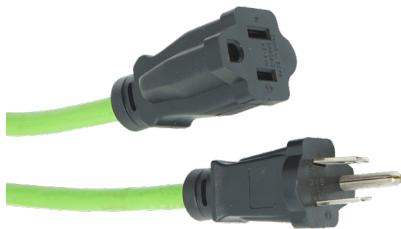

547860

Standard Extension Cords

Specifications

Part #	Gauge/ Conductors	Wire Type	Length (ft)	Length (m)	Cord Color	Amps	Case Pack Quantity
722*	16/2	SJTW	25'	7.6 m	Orange	13	12
723*	16/2	SJTW	50'	15.2 m	Orange	13	12
724*	16/2	SJTW	100'	30.5 m	Orange	10	6
9940010*	16/2	SJTW	120'	36.6 m	Lime Green	10	4
265	16/3	SJTW	8'	2.4 m	Orange	13	15
266	16/3	SJTW	15'	4.6 m	Orange	13	4
267	16/3	SJTW	25'	7.6 m	Orange	13	12
547860 ** **	16/3	SJTW	25'	7.6 m	Lime Green	13	8
541522* **	16/3	SJTW	30'	9.1 m	Orange	13	12
268	16/3	SJTW	50'	15.2 m	Orange	13	12
542107* **	16/3	SJTW	50'	15.2 m	Yellow	13	10
269	16/3	SJTW	100'	30.5 m	Orange	10	6
541564* **	16/3	SJTW	100'	30.5 m	Orange	10	3
625	14/3	SJTW	25'	7.6 m	Orange	15	12
541570* **	14/3	SJTW	30'	9.1 m	Red	15	13
626	14/3	SJTW	50'	15.2 m	Orange	15	6
627	14/3	SJTW	100'	30.5 m	Orange	13	3
528	12/3	SJTW	25'	7.6 m	Orange	15	6
529	12/3	SJTW	50'	15.2 m	Orange	15	4
530	12/3	SJTW	100'	30.5 m	Orange	15	2

*Black Plug

**Bonus Carry Strap included

**Product packaging is advertised in Meters