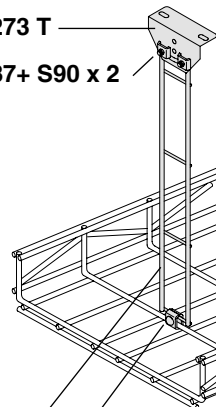

Trays	Splices	Crosses, tees and bends	Hangers
S428/ S428W 	 1 x S151: 3 x S42 1 x S43 2 x S44 3 x S90	 5 x S42 5 x S43 5 x S90  8 x S42 8 x S43 8 x S90 6 x S16  4 x S42 4 x S43 4 x S90	 S271 S275 S256
S436 	 1 x S151: 3 x S42 1 x S43 2 x S44 3 x S90	 5 x S42 5 x S43 5 x S90  8 x S42 8 x S43 8 x S90 6 x S16  8 x S42 8 x S43 8 x S90	 S271 S276 S256
S437 	 1 x S152: 4 x S42 2 x S43 2 x S44 4 x S90	 5 x S42 5 x S43 5 x S90  8 x S42 8 x S43 8 x S90 6 x S16  12 x S42 12 x S43 12 x S90	 S271 S277 S257
S438 	 1 x S152: 4 x S42 2 x S43 2 x S44 4 x S90	 5 x S42 5 x S43 5 x S90  8 x S42 8 x S43 8 x S90 10 x S16  16 x S42 16 x S43 16 x S90	 S271 S278 S258
S439 	 1 x S152: 4 x S42 2 x S43 2 x S44 4 x S90	 5 x S42 5 x S43 5 x S90  8 x S42 8 x S43 8 x S90 10 x S16  20 x S42 20 x S43 20 x S90	 S271 S279 S259
S440 	 1 x S152: 4 x S42 2 x S43 2 x S44 4 x S90	 5 x S42 5 x S43 5 x S90  8 x S42 8 x S43 8 x S90 10 x S16  24 x S42 24 x S43 24 x S90	 S271 S280 S260

Installation Guide

Tools

Splicing

Splicing Misc. Cable Trays

Wall and Ceiling Hangers

Angle bracket

Sanitary Hanger and Shelf Bracket

S273 T

S87 + S90 x 2

S90 + S42 + S87 x 1

S273 - 118.11"

- x =
- S245 = 5.71"
- S246 = 9.65"
- S247 = 13.58"
- S248 = 17.52"
- S249 = 21.46"
- S250 = 25.39"

Dividers

Elbows

Tees and Crosses

Vertical Bends