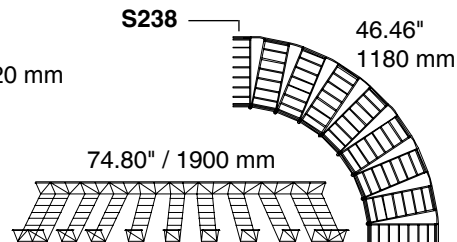

Radius Bends