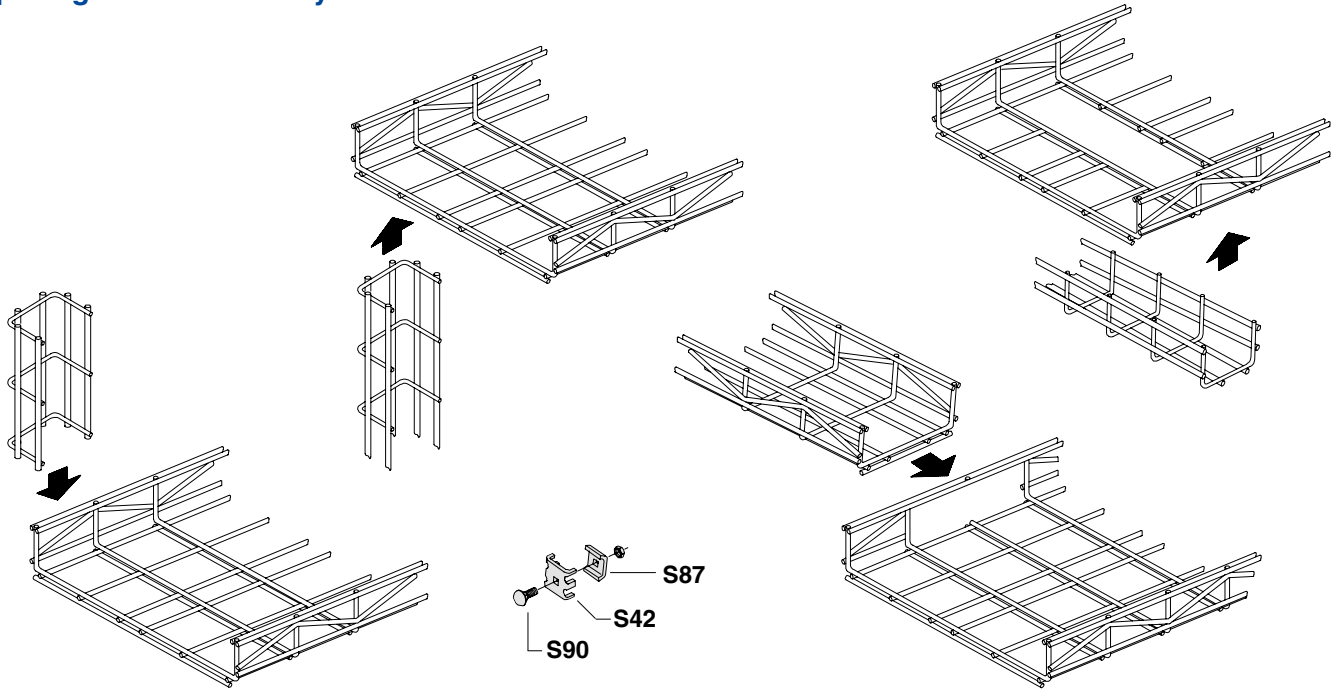

Trays	Splices	Crosses, tees and bends	Hangers
S428/ S428W 	 1 x S151: 3 x S42 1 x S43 2 x S44 3 x S90	 5 x S42 5 x S43 5 x S90  8 x S42 8 x S43 8 x S90 6 x S16  4 x S42 4 x S43 4 x S90	 S271 S275 S256
S436 	 1 x S151: 3 x S42 1 x S43 2 x S44 3 x S90	 5 x S42 5 x S43 5 x S90  8 x S42 8 x S43 8 x S90 6 x S16  8 x S42 8 x S43 8 x S90	 S271 S276 S256
S437 	 1 x S152: 4 x S42 2 x S43 2 x S44 4 x S90	 5 x S42 5 x S43 5 x S90  8 x S42 8 x S43 8 x S90 6 x S16  12 x S42 12 x S43 12 x S90	 S271 S277 S257
S438 	 1 x S152: 4 x S42 2 x S43 2 x S44 4 x S90	 5 x S42 5 x S43 5 x S90  8 x S42 8 x S43 8 x S90 10 x S16  16 x S42 16 x S43 16 x S90	 S271 S278 S258
S439 	 1 x S152: 4 x S42 2 x S43 2 x S44 4 x S90	 5 x S42 5 x S43 5 x S90  8 x S42 8 x S43 8 x S90 10 x S16  20 x S42 20 x S43 20 x S90	 S271 S279 S259
S440 	 1 x S152: 4 x S42 2 x S43 2 x S44 4 x S90	 5 x S42 5 x S43 5 x S90  8 x S42 8 x S43 8 x S90 10 x S16  24 x S42 24 x S43 24 x S90	 S271 S280 S260

Installation Guide

Tools

Splicing

Splicing Misc. Cable Trays

Wall and Ceiling Hangers

Angle bracket

Sanitary Hanger and Shelf Bracket

S273 T

S87 + S90 x 2

S90 + S42 + S87 x 1

S273 - 118.11"

- x =
- S245 = 5.71"
- S246 = 9.65"
- S247 = 13.58"
- S248 = 17.52"
- S249 = 21.46"
- S250 = 25.39"

Dividers

Elbows

Tees and Crosses

Vertical Bends