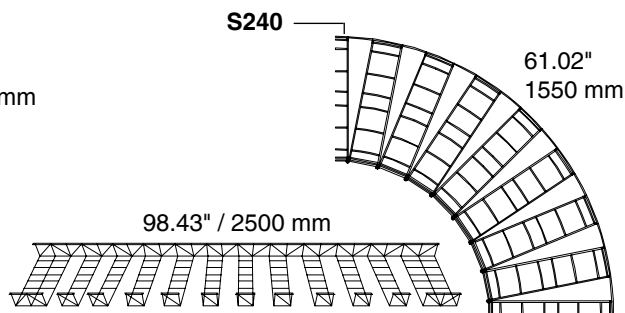

Radius Bends