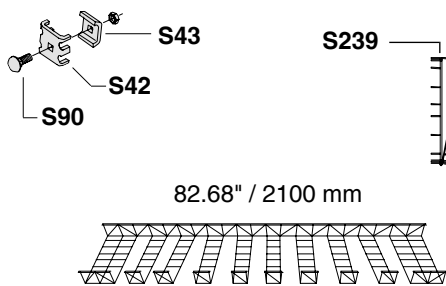

Radius Bends