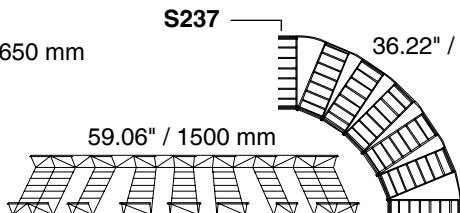

Radius Bends