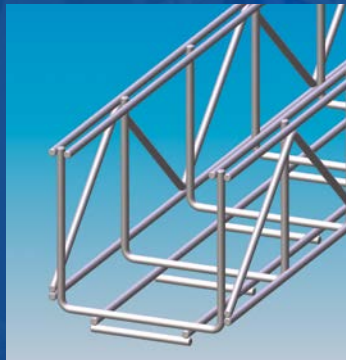

Table of Contents

Heavy Duty cable trays S235 - S240	Pgs	4 - 5
Heavy Duty cable trays S428 - S438	Pgs	6 - 7
Component disposition, splices, bends, crosses and tees	Pgs	8 - 9
Assembly guidelines	Pgs	10 - 11