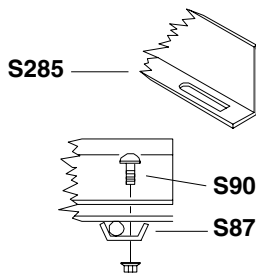

Installation Guide

Tools

Splicing

Splicing Misc. Cable Trays

Wall and Ceiling Hangers

Angle bracket

Sanitary Hanger and Shelf Bracket

S273 T

S87 + S90 x 2

S90 + S42 + S87 x 1

S273 - 118.11"

- x =
- S245 = 5.71"
- S246 = 9.65"
- S247 = 13.58"
- S248 = 17.52"
- S249 = 21.46"
- S250 = 25.39"

Dividers

Elbows

Tees and Crosses

Vertical Bends