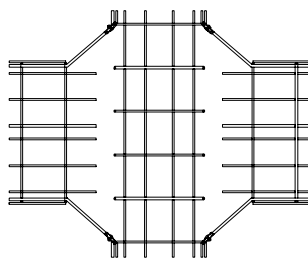

Trays	Splices	Crosses, tees and bends	Hangers
S428/ S428W 	 1 x S151: 3 x S42 1 x S43 2 x S44 3 x S90	 5 x S42 5 x S43 5 x S90  8 x S42 8 x S43 8 x S90 6 x S16  4 x S42 4 x S43 4 x S90	 S271 S275 S256
S436 	 1 x S151: 3 x S42 1 x S43 2 x S44 3 x S90	 5 x S42 5 x S43 5 x S90  8 x S42 8 x S43 8 x S90 6 x S16  8 x S42 8 x S43 8 x S90	 S271 S276 S256
S437 	 1 x S152: 4 x S42 2 x S43 2 x S44 4 x S90	 5 x S42 5 x S43 5 x S90  8 x S42 8 x S43 8 x S90 6 x S16  12 x S42 12 x S43 12 x S90	 S271 S277 S257
S438 	 1 x S152: 4 x S42 2 x S43 2 x S44 4 x S90	 5 x S42 5 x S43 5 x S90  8 x S42 8 x S43 8 x S90 10 x S16  16 x S42 16 x S43 16 x S90	 S271 S278 S258
S439 	 1 x S152: 4 x S42 2 x S43 2 x S44 4 x S90	 5 x S42 5 x S43 5 x S90  8 x S42 8 x S43 8 x S90 10 x S16  20 x S42 20 x S43 20 x S90	 S271 S279 S259
S440 	 1 x S152: 4 x S42 2 x S43 2 x S44 4 x S90	 5 x S42 5 x S43 5 x S90  8 x S42 8 x S43 8 x S90 10 x S16  24 x S42 24 x S43 24 x S90	 S271 S280 S260

Installation Guide

Tools

Splicing

Splicing Misc. Cable Trays

Wall and Ceiling Hangers

Angle bracket

Sanitary Hanger and Shelf Bracket

S273 T

S87 + S90 x 2

S90 + S42 + S87 x 1

S273 - 118.11"

- x =
- S245 = 5.71"
- S246 = 9.65"
- S247 = 13.58"
- S248 = 17.52"
- S249 = 21.46"
- S250 = 25.39"

Dividers

Elbows

Tees and Crosses

Vertical Bends