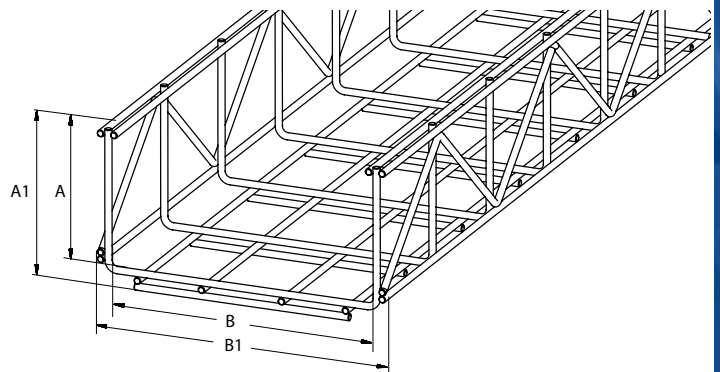

Tray Dimensions

All dimensions in inches!

	S235	S236	S237	S238	S239	S240				
A:	3.94	3.94	3.94	3.94	3.94	3.94				
A1:	4.33	4.53	4.53	4.53	4.53	4.53				
B:	3.94	7.87	11.81	15.75	19.69	23.62				
B1:	4.72	8.66	12.60	16.54	20.47	24.41				

Splice Parts

	S42 Splice Bracket 316 St. Steel 570598 650508 6
	S91 Bolt Kit 316 St. Steel 570598 685597 6
	S285 Divider A: 78.74" / 2000 mm 316 St. Steel 570598 688285 9

	S87 Splice Bracket R316 St. Steel 570598 680596 4
	S44 Splice Plate 316 St. Steel 570598 650510 9
	S16 Plastic Caps ø0.20" / ø5 mm - black Polypropylene 570598 199622 3

Splice Parts	S235	S236	S237	S238	S239	S240
	1 x	2 x	3 x	3 x	4 x	4 x
	2 x	2 x	2 x	2 x	2 x	2 x

Ceiling Mounts

	S271 Ceiling Hanger A: 19.69" / 500 mm B: 2.48" / 63 mm C: 2.48" / 63 mm 316 St. Steel 570598 688271 2
	S272 Clg Hanger Extension A: 39.37" / 1000 mm B: 2.20" / 56 mm C: 2.20" / 56 mm 316 St. Steel 570598 688272 9