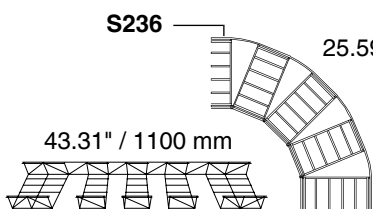

Radius Bends