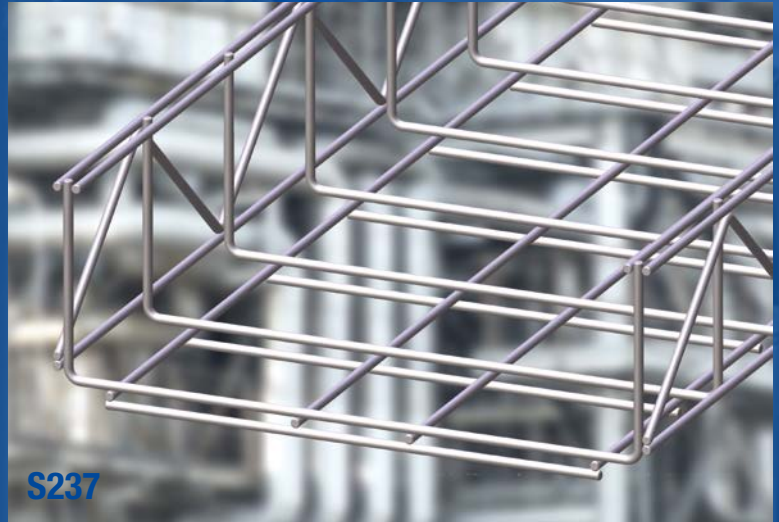

Siltec Heavy Duty Cable Trays

Tray Overview

S235		4.0" x 4.0" x 118" - ø0.20" 100 x 100 x 3000 mm - ø5 mm 316 St. Steel 570598 688235 4
S236		4.0" x 8.0" x 118" - ø0.20" 100 x 200 x 3000 mm - ø5 mm 316 St. Steel 570598 688236 1
S237		4.0" x 12.0" x 118" - ø0.20" 100 x 300 x 3000 mm - ø5 mm 316 St. Steel 570598 688237 8
S238		4.0" x 16.0" x 118" - ø0.20" 100 x 400 x 3000 mm - ø5 mm 316 St. Steel 570598 688238 5
S239		4.0" x 20.0" x 118" - ø0.20" 100 x 500 x 3000 mm - ø5 mm 316 St. Steel 570598 688239 2
S240		4.0" x 24.0" x 118" - ø0.20" 100 x 600 x 3000 mm - ø5 mm 316 St. Steel 570598 688240 8