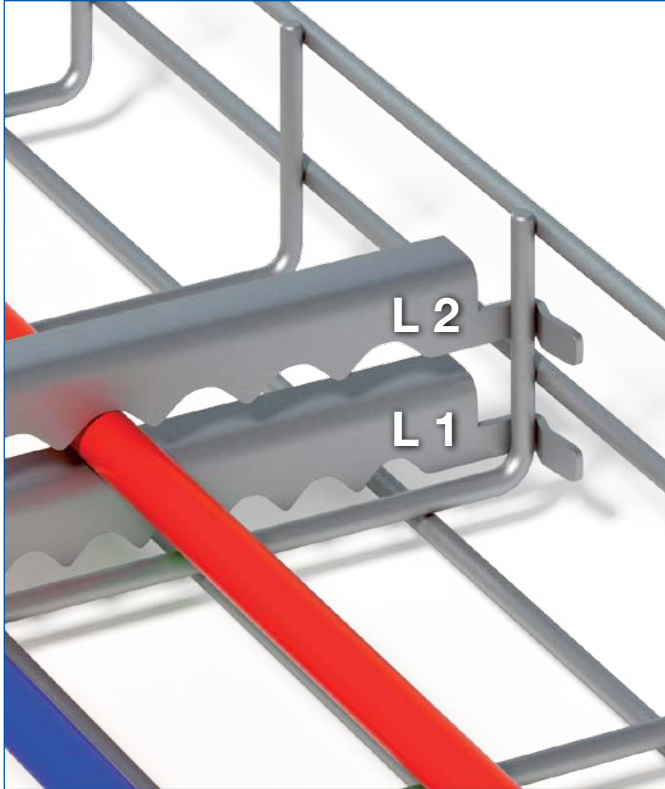

SILTEC®

C A B L E H Y G I E N E

C A B L E M A N A G E M E N T S Y S T E M S

**News From
SILTEC!**

Cable Clamps for Wire Cable Trays

Focusing on the high hygiene and safety standards of the food industry, SILTEC A/S has developed a new series of cable clamps for wide cable trays. The cable clamps are made of stainless Aisi 316 steel, allowing for the mounting and securing of cables in the cable tray. This also enables thorough cleaning and adjustments to cable routing.

PRODUCT INFORMATION

Cable Clamps for Wide Cable Trays

This also enables thorough cleaning and adjustments to cable routing.

With a wide range of cable clamps, we aim to meet the needs of the most popular cable trays. The table shows which cable trays each cable clamp fits and the wire and cable dimensions (diameter) they can be used for.

Disposition		
Cable Trays	Cable Dimensions	Cable Clamps
S35 - Ø5 - Ø4 S428 S235	L2: max ø0,3/0,9"	S750
	L1: max ø0,2/0,5"	S752
S35W S428W	L2: max ø0,3/0,9"	S754
	L1: max ø0,2/0,5"	S756
S36 S436 S236	L2: max ø0,3/0,9"	S758
	L1: max ø0,2/0,5"	S760
S37 S437 S237	L2: max ø0,3/0,9"	S762
	L1: max ø0,2/0,5"	S764
S38 S438 S238	L2: max ø0,3/0,9"	S766
	L1: max ø0,2/0,5"	S768
S39 S439 S239	L2: max ø0,3/0,9"	S770
	L1: max ø0,2/0,5"	S772
S39W S440 S240	L2: max ø0,3/0,9"	S774
	L1: max ø0,2/0,5"	S776

Installation

The cable clamps are very easy to install, as they can be "clicked" into place around the transverse wires in the cable tray.

For additional security in holding the cables, the cable clamp can be locked around the wire.