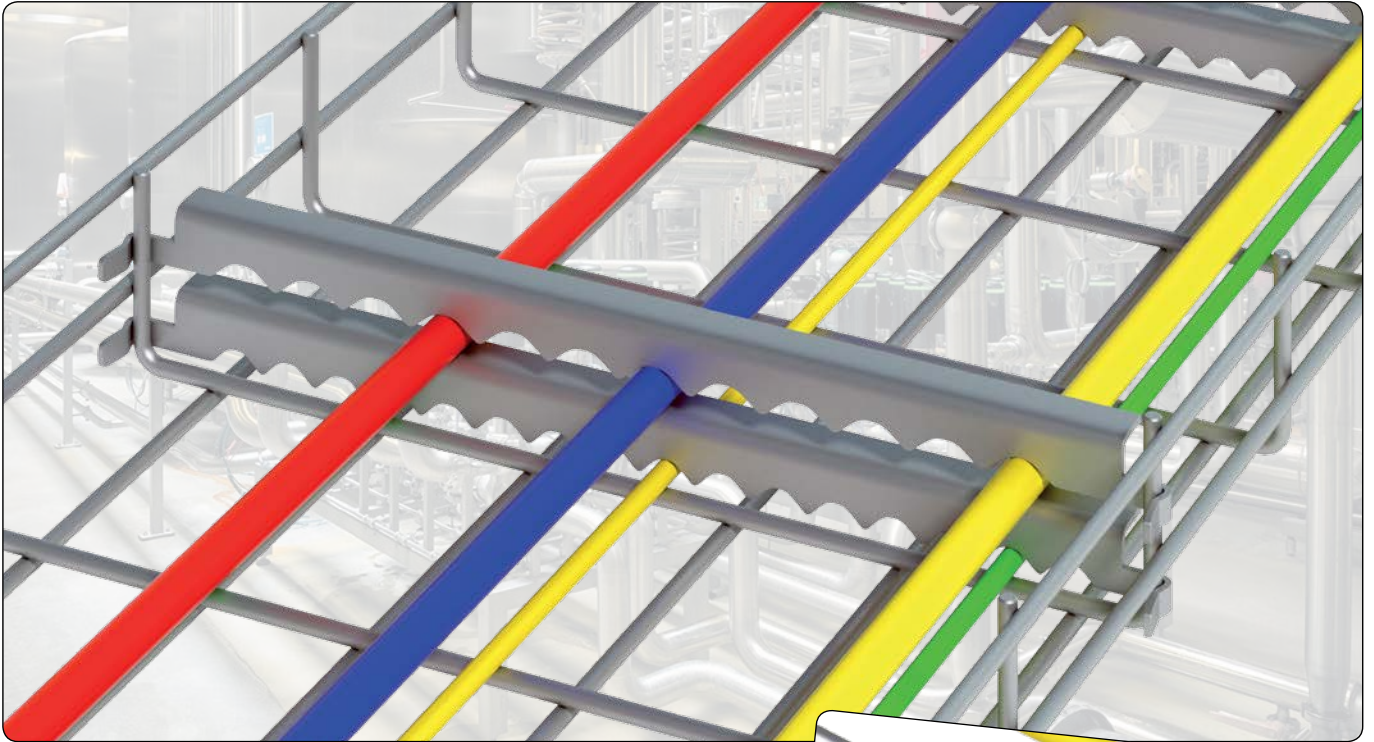

SILTEC®

C A B L E H Y G I E N E

C A B L E M A N A G E M E N T S Y S T E M S

**News From
SILTEC!**

Cable Clamps for Wire Cable Trays

Focusing on the high hygiene and safety standards of the food industry, SILTEC A/S has developed a new series of cable clamps for wide cable trays. The cable clamps are made of stainless Aisi 316 steel, allowing for the mounting and securing of cables in the cable tray. This also enables thorough cleaning and adjustments to cable routing.

PRODUCT INFORMATION

Cable Clamps for Wide Cable Trays

This also enables thorough cleaning and adjustments to cable routing.

With a wide range of cable clamps, we aim to meet the needs of the most popular cable trays. The table shows which cable trays each cable clamp fits and the wire and cable dimensions (diameter) they can be used for.

Disposition		
Cable Trays	Cable Dimensions	Cable Clamps
S35 - Ø5 - Ø4 S428 S235	L2: max ø0,3/0,9"	S750
	L1: max ø0,2/0,5"	S752
S35W S428W	L2: max ø0,3/0,9"	S754
	L1: max ø0,2/0,5"	S756
S36 S436 S236	L2: max ø0,3/0,9"	S758
	L1: max ø0,2/0,5"	S760
S37 S437 S237	L2: max ø0,3/0,9"	S762
	L1: max ø0,2/0,5"	S764
S38 S438 S238	L2: max ø0,3/0,9"	S766
	L1: max ø0,2/0,5"	S768
S39 S439 S239	L2: max ø0,3/0,9"	S770
	L1: max ø0,2/0,5"	S772
S39W S440 S240	L2: max ø0,3/0,9"	S774
	L1: max ø0,2/0,5"	S776

Installation

The cable clamps are very easy to install, as they can be "clicked" into place around the transverse wires in the cable tray.

For additional security in holding the cables, the cable clamp can be locked around the wire.