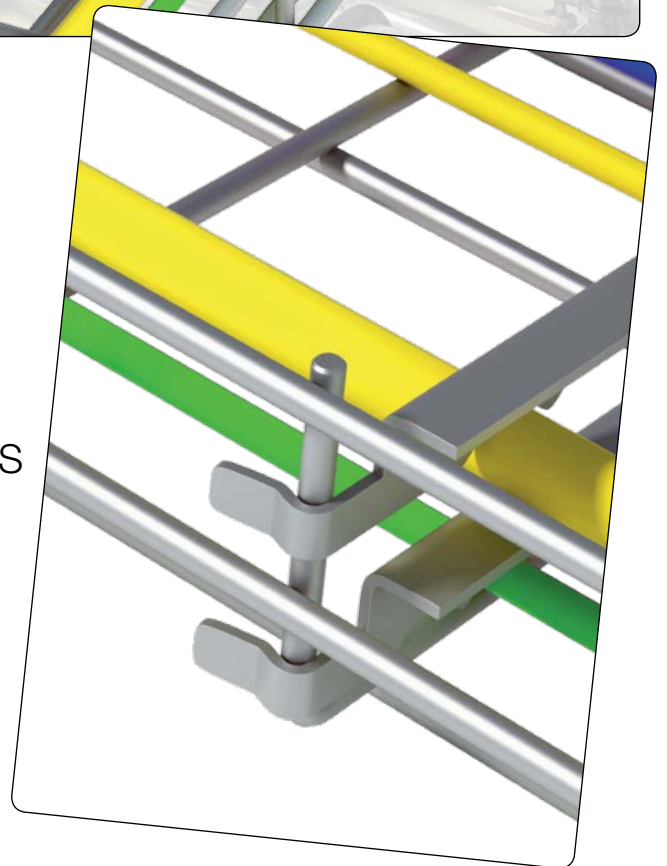

SILTEC®

C A B L E H Y G I E N E

C A B L E M A N A G E M E N T S Y S T E M S

**News From
SILTEC!**

Cable Clamps for Wire Cable Trays

Focusing on the high hygiene and safety standards of the food industry, SILTEC A/S has developed a new series of cable clamps for wide cable trays. The cable clamps are made of stainless Aisi 316 steel, allowing for the mounting and securing of cables in the cable tray. This also enables thorough cleaning and adjustments to cable routing.

PRODUCT INFORMATION

Cable Clamps for Wide Cable Trays

This also enables thorough cleaning and adjustments to cable routing.

With a wide range of cable clamps, we aim to meet the needs of the most popular cable trays. The table shows which cable trays each cable clamp fits and the wire and cable dimensions (diameter) they can be used for.

Disposition		
Cable Trays	Cable Dimensions	Cable Clamps
S35 - Ø5 - Ø4 S428 S235	L2: max ø0,3/0,9"	S750
	L1: max ø0,2/0,5"	S752
S35W S428W	L2: max ø0,3/0,9"	S754
	L1: max ø0,2/0,5"	S756
S36 S436 S236	L2: max ø0,3/0,9"	S758
	L1: max ø0,2/0,5"	S760
S37 S437 S237	L2: max ø0,3/0,9"	S762
	L1: max ø0,2/0,5"	S764
S38 S438 S238	L2: max ø0,3/0,9"	S766
	L1: max ø0,2/0,5"	S768
S39 S439 S239	L2: max ø0,3/0,9"	S770
	L1: max ø0,2/0,5"	S772
S39W S440 S240	L2: max ø0,3/0,9"	S774
	L1: max ø0,2/0,5"	S776

Installation

The cable clamps are very easy to install, as they can be "clicked" into place around the transverse wires in the cable tray.

For additional security in holding the cables, the cable clamp can be locked around the wire.