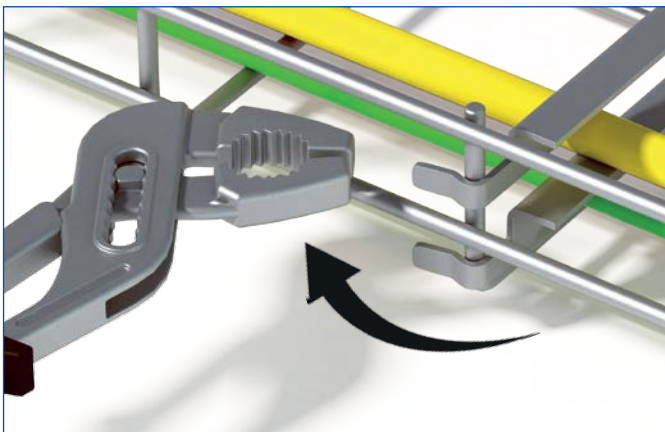

SILTEC®

C A B L E H Y G I E N E

C A B L E M A N A G E M E N T S Y S T E M S

**News From
SILTEC!**

Cable Clamps for Wire Cable Trays

Focusing on the high hygiene and safety standards of the food industry, SILTEC A/S has developed a new series of cable clamps for wide cable trays. The cable clamps are made of stainless Aisi 316 steel, allowing for the mounting and securing of cables in the cable tray. This also enables thorough cleaning and adjustments to cable routing.

PRODUCT INFORMATION

Cable Clamps for Wide Cable Trays

This also enables thorough cleaning and adjustments to cable routing.

With a wide range of cable clamps, we aim to meet the needs of the most popular cable trays. The table shows which cable trays each cable clamp fits and the wire and cable dimensions (diameter) they can be used for.

Disposition		
Cable Trays	Cable Dimensions	Cable Clamps
S35 - Ø5 - Ø4 S428 S235	L2: max ø0,3/0,9"	S750
	L1: max ø0,2/0,5"	S752
S35W S428W	L2: max ø0,3/0,9"	S754
	L1: max ø0,2/0,5"	S756
S36 S436 S236	L2: max ø0,3/0,9"	S758
	L1: max ø0,2/0,5"	S760
S37 S437 S237	L2: max ø0,3/0,9"	S762
	L1: max ø0,2/0,5"	S764
S38 S438 S238	L2: max ø0,3/0,9"	S766
	L1: max ø0,2/0,5"	S768
S39 S439 S239	L2: max ø0,3/0,9"	S770
	L1: max ø0,2/0,5"	S772
S39W S440 S240	L2: max ø0,3/0,9"	S774
	L1: max ø0,2/0,5"	S776

Installation

The cable clamps are very easy to install, as they can be "clicked" into place around the transverse wires in the cable tray.

For additional security in holding the cables, the cable clamp can be locked around the wire.