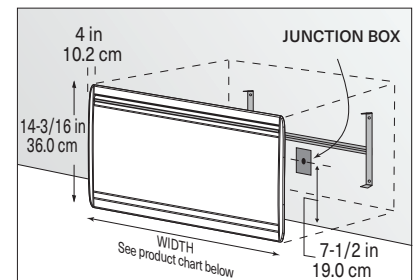

Recommended installation height	
in	cm
4	10.2

Minimum clearances							
Front		Side		Above		Below	
in	cm	in	cm	in	cm	in	cm
20	50.8	6	15.2	4	10.2	4	10.2

1

2

3

Allegro II 7307 Series

Allegro II 7306 Series

Allegro II 7305 Series