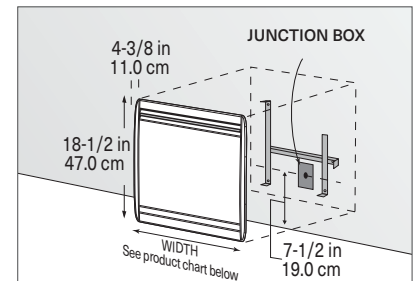

Recommended installation height	
in	cm
4	10.2

Minimum clearances							
Front		Side		Above		Below	
in	cm	in	cm	in	cm	in	cm
20	50.8	6	15.2	4	10.2	4	10.2

1

2

3

Allegro II 7307 Series

Allegro II 7306 Series

Allegro II 7305 Series

5 year element warranty
2-year limited warranty

Allegro II

Panel Convactor Heater

Allegro II 14 - Low Profile - 7305 Series

Product No.	Color	Watts		Height		Width		Depth		Net Weight	
		240 V	208 V	cm	in	cm	in	cm	in	kg	lb
X-7305-C05-BB	White	500 W	375 W	36.0	14-3/16	48.9	19-1/4	10.2	4	4.4	9.6
X-7305-C10-BB	White	1,000 W	750 W	36.0	14-3/16	64.9	25-9/16	10.2	4	5.4	11.9
X-7305-C15-BB	White	1,500 W	1,125 W	36.0	14-3/16	84.9	33-7/16	10.2	4	6.8	15.0
X-7305-C20-BB	White	2,000 W	1,500 W	36.0	14-3/16	112.9	44-7/16	10.2	4	8.5	18.8

Allegro II 18 - Standard Profile - 7306 Series

Product No.	Color	Watts		Height		Width		Depth		Net Weight	
		240 V	208 V	cm	in	cm	in	cm	in	kg	lb
X-7306-C05-BB	White	500 W	375 W	47.0	18-1/2	40.9	16-1/8	11.0	4-3/8	4.8	10.6
X-7306-C10-BB	White	1,000 W	750 W	47.0	18-1/2	48.9	19-1/4	11.0	4-3/8	5.1	11.2
X-7306-C15-BB	White	1,500 W	1,125 W	47.0	18-1/2	64.9	25-9/16	11.0	4-3/8	6.2	13.7
X-7306-C20-BB	White	2,000 W	1,500 W	47.0	18-1/2	84.9	33-7/16	11.0	4-3/8	7.6	16.8

Allegro II 26 - Tall Profile - 7307 Series

Product No.	Color	Watts		Height		Width		Depth		Net Weight	
		240 V	208 V	cm	in	cm	in	cm	in	kg	lb
X-7307-C05-BB	White	500 W	375 W	68.0	26-3/4	32.9	12-15/16	12.0	4-3/4	5.6	12.4
X-7307-C10-BB	White	1,000 W	750 W	68.0	26-3/4	40.9	16-1/8	12.0	4-3/4	6.4	14.2
X-7307-C15-BB	White	1,500 W	1,125 W	68.0	26-3/4	56.9	22-3/8	12.0	4-3/4	8.0	17.6
X-7307-C20-BB	White	2,000 W	1,500 W	68.0	26-3/4	76.9	30-1/4	12.0	4-3/4	10.4	22.9