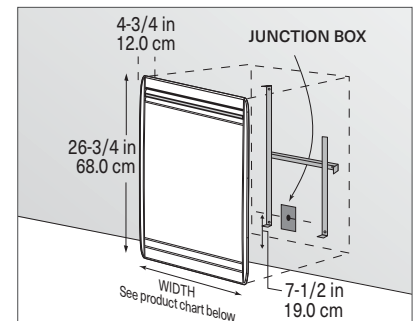

Recommended installation height	
in	cm
4	10.2

Minimum clearances							
Front		Side		Above		Below	
in	cm	in	cm	in	cm	in	cm
20	50.8	6	15.2	4	10.2	4	10.2

1

2

3

Allegro II 7307 Series

Allegro II 7306 Series

Allegro II 7305 Series

Allegro II 18 - Standard Profile - 7306 Series

Product No.	Color	Watts		Height		Width		Depth		Net Weight	
		240 V	208 V	cm	in	cm	in	cm	in	kg	lb
X-7306-C05-BB	White	500 W	375 W	47.0	18-1/2	40.9	16-1/8	11.0	4-3/8	4.8	10.6
X-7306-C10-BB	White	1,000 W	750 W	47.0	18-1/2	48.9	19-1/4	11.0	4-3/8	5.1	11.2
X-7306-C15-BB	White	1,500 W	1,125 W	47.0	18-1/2	64.9	25-9/16	11.0	4-3/8	6.2	13.7
X-7306-C20-BB	White	2,000 W	1,500 W	47.0	18-1/2	84.9	33-7/16	11.0	4-3/8	7.6	16.8