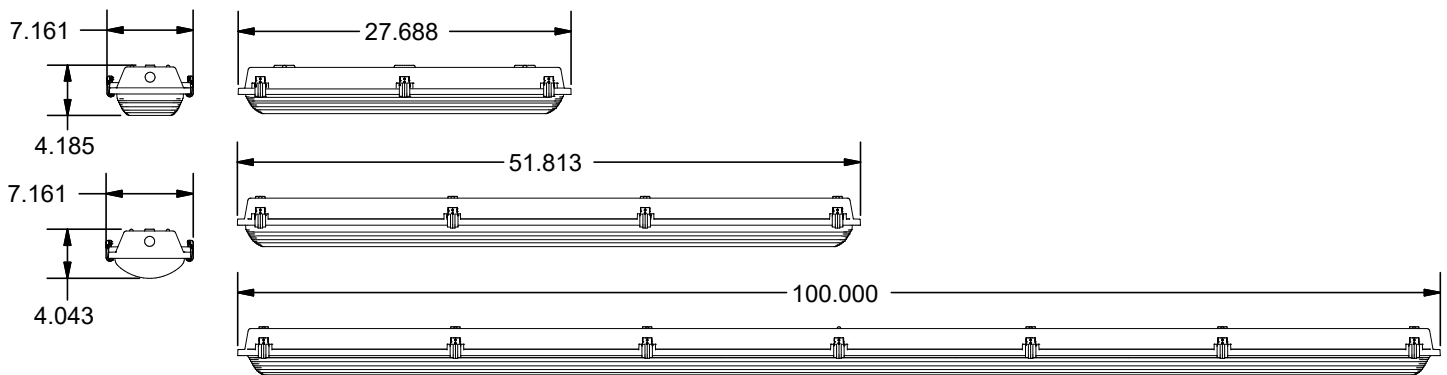

PRODUCT DIMENSIONS