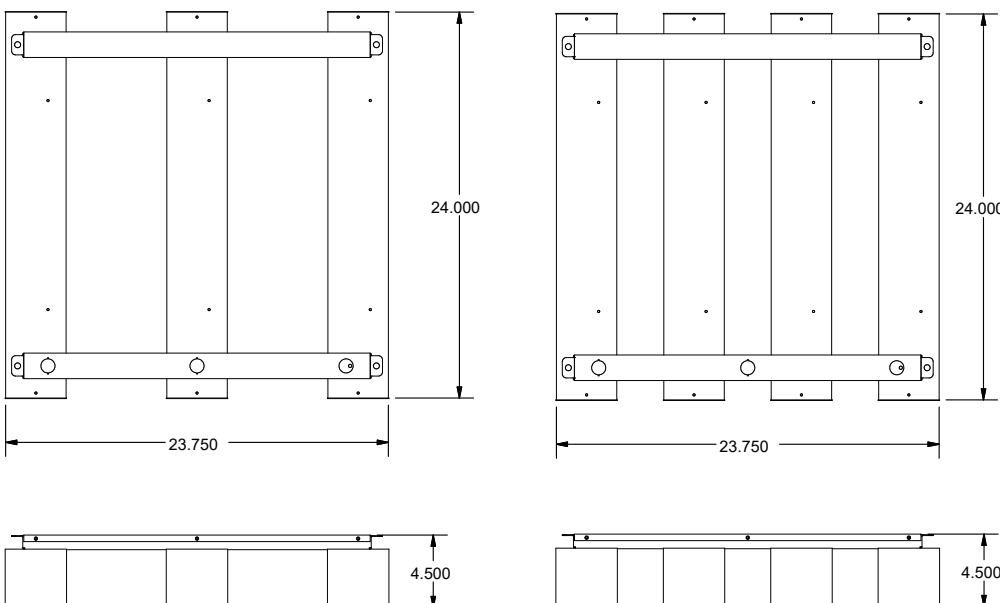

PRODUCT DIMENSIONS