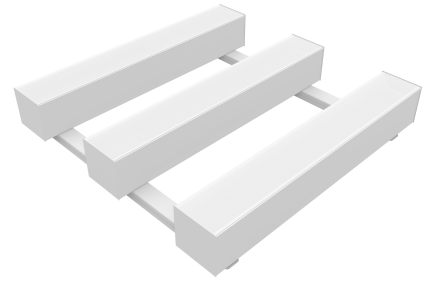

Project:
Type:
Date:
Product Code:
Approval:

BLSDI

This superior-grade LED decorative retail fixture is ideal for indoor use, where energy efficiency, performance and ease of maintenance is essential. Its rugged design and superior light paths make it an ideal fixture for retail applications.