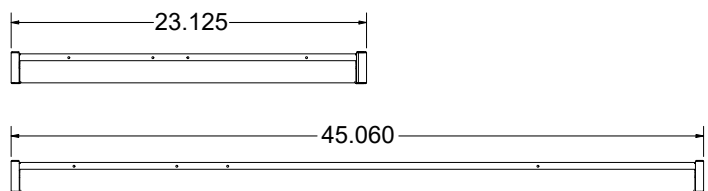

PRODUCT DIMENSIONS

End Views

Side Views