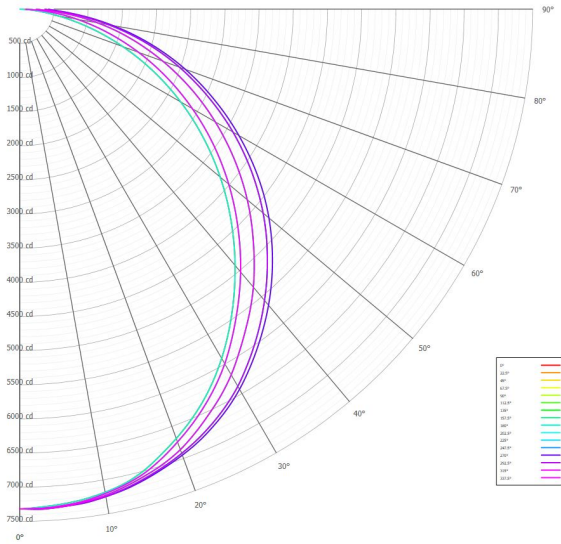

XX	Aircraft Length
05	5 Ft
10	10 Ft
15	15 Ft
20	20 Ft

Example: M310 - 10 foot aircraft cables

Wire Guard
G1 - White Wire Guard

WATTAGE CHART

Size	Lumen Output	Actual Lumen Output	Fixture Wattage	Lumens per Watt	Size	Lumen Output	Actual Lumen Output	Fixture Wattage	Lumens per Watt
2'	10	9,312	71.0	131.2	4'	20	18,666	141.3	132.1
	12	11,184	82.9	134.9		24	22,418	165.1	135.8
	14	13,144	94.9	138.5		28	26,346	188.8	139.5
	16	15,191	106.8	142.2		32	30,448	212.6	143.2
	18	17,658	125.0	141.3		36	34,787	252.9	137.5
	20	19,129	135.5	141.1		40	37,683	274.2	137.4
	22	20,597	146.1	141.0		44	40,576	295.6	137.3
	24	22,062	156.6	140.9		48	43,462	316.9	137.2

Based on UNV Voltage
Based on 4000K
Based on 80 CRI

PHOTOMETRIC DATA

BLHN-2'-24L-830-UNV-L19

Candela Polar Plot

Cone of Light

Mtg Height	Light Level	Beam Diameter
6 ft	203 fc	15 ft
8 ft	114 fc	20 ft
10 ft	73 fc	25 ft
12 ft	51 fc	30 ft
15 ft	33 fc	38 ft