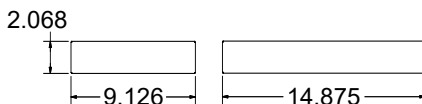

PRODUCT DIMENSIONS

End Views