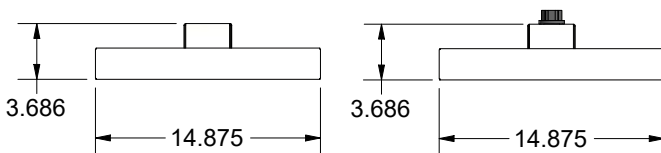

M25 - Surface Mount Bracket

M24 - Pendant Mount