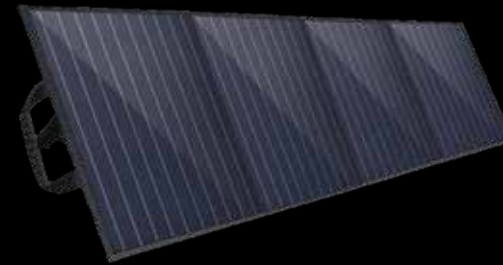

53254
ELITE SERIES™
PRODUCT FEATURES

- 100-Watt Panel
- Monocrystalline Solar Panel - high efficiency rate means more energy per square foot
- Quad-fold panel folds into carrying case
- Lightweight, portable design weighs only 7.67 pounds
- ETFE-Laminated Case
- Splash-Proof
- DC Output 18V / 5.55A / 100W
- Built-in Zipper Pocket
- Includes bonus RV Ready Adapter
- Kit available: Includes 53252 Elite500 Series™ and 100W Solar Panel

Folded Dimensions:
13.79 x 17.72 x 1.18 in
350 x 450 x 30mm

Unfolded Dimensions:
55.51 x 17.72 x .20 in
1410 x 450 x 5mm